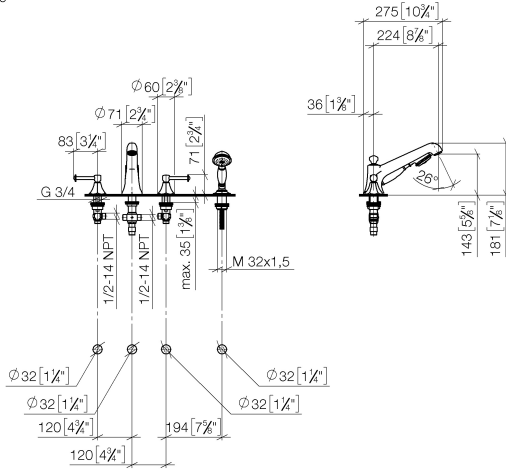

27 502 370

- 225mm projection
- complete hand shower set: normal flow
- spout: circular, air-enriched flow
- complete hand shower set with anti-scale system
- automatic bath/shower diverter
- height of mixer 185 mm
- height up to aerator 140 mm
- hole diameter valve 32 mm
- hole diameter spout 32 mm
- hole diameter for complete hand shower set 32 mm
- rosette for spout Ø 70mm
- rosette for complete hand shower set Ø 60mm
- rosette for deck valve Ø 60mm
- metal shower hose 1750mm with integrated anti-twist protection
- max. spout flow rate 23 l/min
- max. flow for complete hand shower set 6.8 l/min

Intrinsic protection against back flow.

Note: Local building codes may require the use of an anti-scald device. Please refer to remote pressure balance valve (35 910 970 90)

	Platinum	27 502 370-08
	Chrome	27 502 370-00
	Brushed Platinum	27 502 370-06
	Durabronze (23kt Gold)	27 502 370-09
	Brushed Durabronze (23kt Gold)	27 502 370-28
	Brushed Dark Platinum	27 502 370-99

27 502 370

mm [inches]
1:10

Flow rate chart

Certificates

LGA_8028.

Belgaqua_21-380-
27_4.

27 502 370

Parts for other finishes can be found here: [Chrome](#)

Spare parts list

No.	Item Number	Name	Quantity used	Delivery time
1	20 000 370-08	side panel	1	60
2	13 502 380-08	spout	1	60
3	12 502 970 90	High pressure hose 1/2" x 1/2" x 400 mm -	2	2
4	20 000 371-08	side panel	1	60
5	27 703 370-08	shower set	1	60