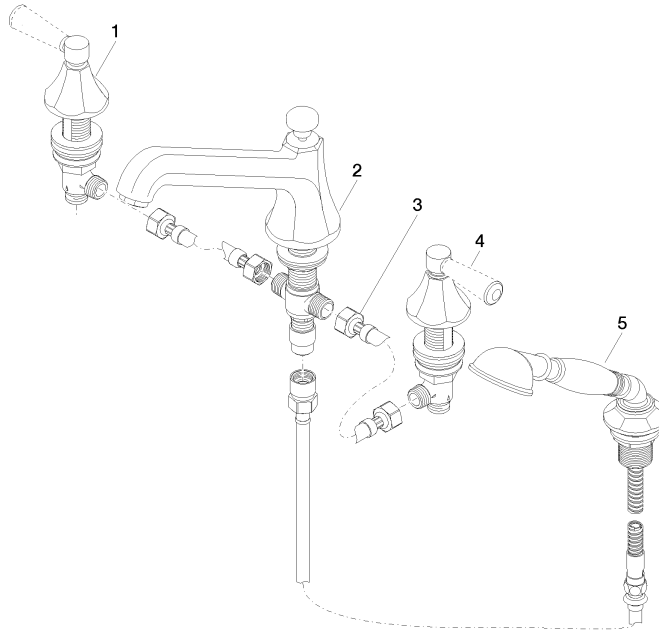

27 502 370

- 225mm projection
- complete hand shower set: normal flow
- spout: circular, air-enriched flow
- complete hand shower set with anti-scale system
- automatic bath/shower diverter
- height of mixer 185 mm
- height up to aerator 140 mm
- hole diameter valve 32 mm
- hole diameter spout 32 mm
- hole diameter for complete hand shower set 32 mm
- rosette for spout Ø 70mm
- rosette for complete hand shower set Ø 60mm
- rosette for deck valve Ø 60mm
- metal shower hose 1750mm with integrated anti-twist protection
- max. spout flow rate 23 l/min
- max. flow for complete hand shower set 6.8 l/min

27 502 370

mm [inches]
1:10

Flow rate chart

Certificates

LGA_8028.

Belgaqua_21-380-
27_4.

27 502 370

Parts for other finishes can be found here: [Chrome](#)

Spare parts list

No.	Item Number	Name	Quantity used	Delivery time
1	20 000 370-08	side panel	1	60
2	13 502 380-08	spout	1	60
3	12 502 970 90	High pressure hose 1/2" x 1/2" x 400 mm -	2	2
4	20 000 371-08	side panel	1	60
5	27 703 370-08	shower set	1	60