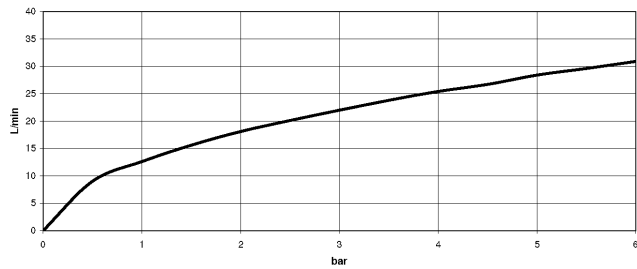

27 502 370

- 225mm projection
- complete hand shower set: normal flow
- spout: circular, air-enriched flow
- complete hand shower set with anti-scale system
- automatic bath/shower diverter
- height of mixer 185 mm
- height up to aerator 140 mm
- hole diameter valve 32 mm
- hole diameter spout 32 mm
- hole diameter for complete hand shower set 32 mm
- rosette for spout Ø 70mm
- rosette for complete hand shower set Ø 60mm
- rosette for deck valve Ø 60mm
- metal shower hose 1750mm with integrated anti-twist protection
- max. spout flow rate 23 l/min
- max. flow for complete hand shower set 6.8 l/min

27 502 370

mm [inches]
1:10

Flow rate chart

Certificates

LGA_8028.

Belgaqua_21-380-
27_4.

27 502 370

Parts for other finishes can be found here: [Chrome](#)